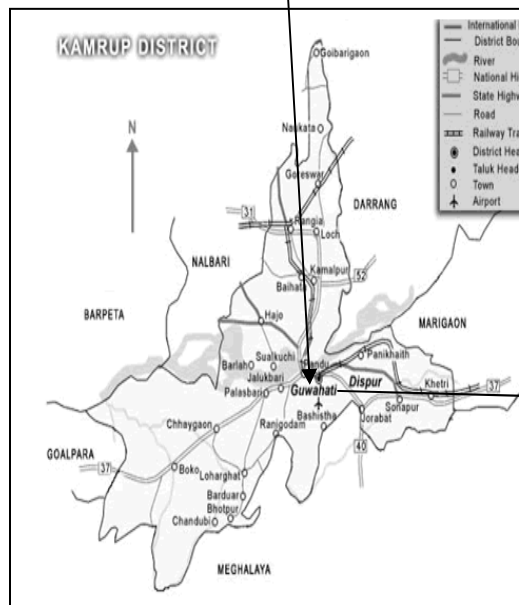

FIG: REACH OF VALUE ADDED PORK PRODUCTS PROCESSED AT NRC ON PIG, ICAR, GUWAHATI

- RGB Road, Guwahati
- Rajgarh, Guwahati
- Chandmari, Guwahati
- Uzanbazaar, Guwahati
- 6th Mile, Guwahati
- Silpukhuri, Guwahati
- Bharalumukh, Guwahati
- Ganseshguri, Guwahati
- Lachit Nagar, Guwahati
- Beltola, Guwahati
- Panbazaar, Guwahati
- Hatigaon, Guwahati
- Narengi, Guwahati
- Bamunimaidam, Guwahati
- GS Road, Guwahati
- Bhangagarh, Guwahati
- Dighalipukhuri, Guwahati